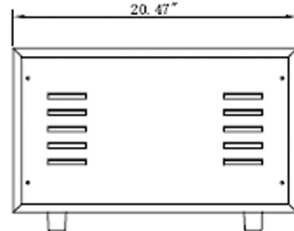

PLAN VIEW

ABRG30

SN10-ABRG30

ABRG50

SN20-ABRG50

DIMENSIONAL DATA

Model	UPC	W x D x H	Capacity	Voltage	Watts	Amps	Phase	NEMA	Cord	Weight
ABRG30	814387010367	23.5"x 20.5"x 13.1"	19.4"x 17"	120V	1430	11.9	single	5-15P	48"	40
ABRG50	814387010374	35.3"x 20.5"x 13.1"	31.2"x 17"	120V	1760	14.7	single	5-15P	48"	52
SN10-ABRG30	814387010251	24"x 20.9"x 8.7"	N/A	N/A	N/A	N/A	N/A	N/A	N/A	4
SN20-ABRG50	814387010268	35.8"x 20.9"x 8.7"	N/A	N/A	N/A	N/A	N/A	N/A	N/A	6