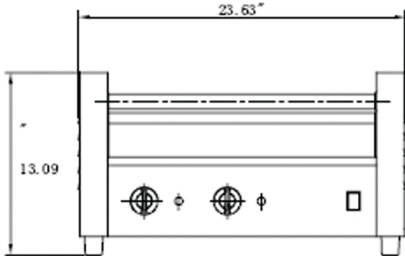

PLAN VIEW

ABRG30

SN10-ABRG30

ABRG50

SN20-ABRG50

DIMENSIONAL DATA

Model	UPC	W x D x H	Capacity	Voltage	Watts	Amps	Phase	NEMA	Cord	Weight
ABRG30	814387010367	23.5"x 20.5"x 13.1"	19.4"x 17"	120V	1430	11.9	single	5-15P	48"	40
ABRG50	814387010374	35.3"x 20.5"x 13.1"	31.2"x 17"	120V	1760	14.7	single	5-15P	48"	52
SN10-ABRG30	814387010251	24"x 20.9"x 8.7"	N/A	N/A	N/A	N/A	N/A	N/A	N/A	4
SN20-ABRG50	814387010268	35.8"x 20.9"x 8.7"	N/A	N/A	N/A	N/A	N/A	N/A	N/A	6