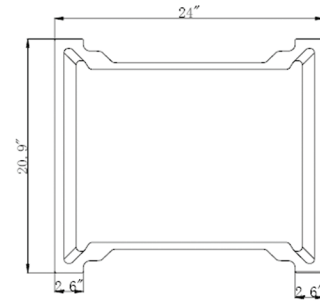

PLAN VIEW

ABRG30

SN10-ABRG30

ABRG50

SN20-ABRG50

DIMENSIONAL DATA

Model	UPC	W x D x H	Capacity	Voltage	Watts	Amps	Phase	NEMA	Cord	Weight
ABRG30	814387010367	23.5"x 20.5"x 13.1"	19.4"x 17"	120V	1430	11.9	single	5-15P	48"	40
ABRG50	814387010374	35.3"x 20.5"x 13.1"	31.2"x 17"	120V	1760	14.7	single	5-15P	48"	52
SN10-ABRG30	814387010251	24"x 20.9"x 8.7"	N/A	N/A	N/A	N/A	N/A	N/A	N/A	4
SN20-ABRG50	814387010268	35.8"x 20.9"x 8.7"	N/A	N/A	N/A	N/A	N/A	N/A	N/A	6