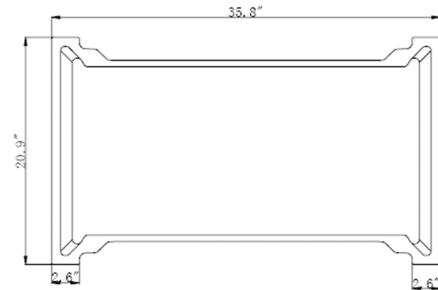

PLAN VIEW

ABRG30

SN10-ABRG30

ABRG50

SN20-ABRG50

DIMENSIONAL DATA

Model	UPC	W x D x H	Capacity	Voltage	Watts	Amps	Phase	NEMA	Cord	Weight
ABRG30	814387010367	23.5"x 20.5"x 13.1"	19.4"x 17"	120V	1430	11.9	single	5-15P	48"	40
ABRG50	814387010374	35.3"x 20.5"x 13.1"	31.2"x 17"	120V	1760	14.7	single	5-15P	48"	52
SN10-ABRG30	814387010251	24"x 20.9"x 8.7"	N/A	N/A	N/A	N/A	N/A	N/A	N/A	4
SN20-ABRG50	814387010268	35.8"x 20.9"x 8.7"	N/A	N/A	N/A	N/A	N/A	N/A	N/A	6