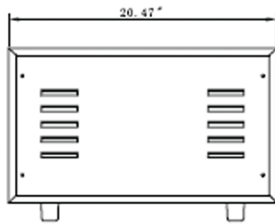

PLAN VIEW

ABRG30

SN10-ABRG30

ABRG50

SN20-ABRG50

DIMENSIONAL DATA

Model	UPC	W x D x H	Capacity	Voltage	Watts	Amps	Phase	NEMA	Cord	Weight
ABRG30	814387010367	23.5"x 20.5"x 13.1"	19.4"x 17"	120V	1430	11.9	single	5-15P	48"	40
ABRG50	814387010374	35.3"x 20.5"x 13.1"	31.2"x 17"	120V	1760	14.7	single	5-15P	48"	52
SN10-ABRG30	814387010251	24"x 20.9"x 8.7"	N/A	N/A	N/A	N/A	N/A	N/A	N/A	4
SN20-ABRG50	814387010268	35.8"x 20.9"x 8.7"	N/A	N/A	N/A	N/A	N/A	N/A	N/A	6