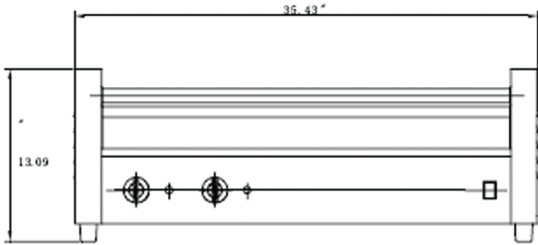

PLAN VIEW

ABRG30

SN10-ABRG30

ABRG50

SN20-ABRG50

DIMENSIONAL DATA

Model	UPC	W x D x H	Capacity	Voltage	Watts	Amps	Phase	NEMA	Cord	Weight
ABRG30	814387010367	23.5"x 20.5"x 13.1"	19.4"x 17"	120V	1430	11.9	single	5-15P	48"	40
ABRG50	814387010374	35.3"x 20.5"x 13.1"	31.2"x 17"	120V	1760	14.7	single	5-15P	48"	52
SN10-ABRG30	814387010251	24"x 20.9"x 8.7"	N/A	N/A	N/A	N/A	N/A	N/A	N/A	4
SN20-ABRG50	814387010268	35.8"x 20.9"x 8.7"	N/A	N/A	N/A	N/A	N/A	N/A	N/A	6